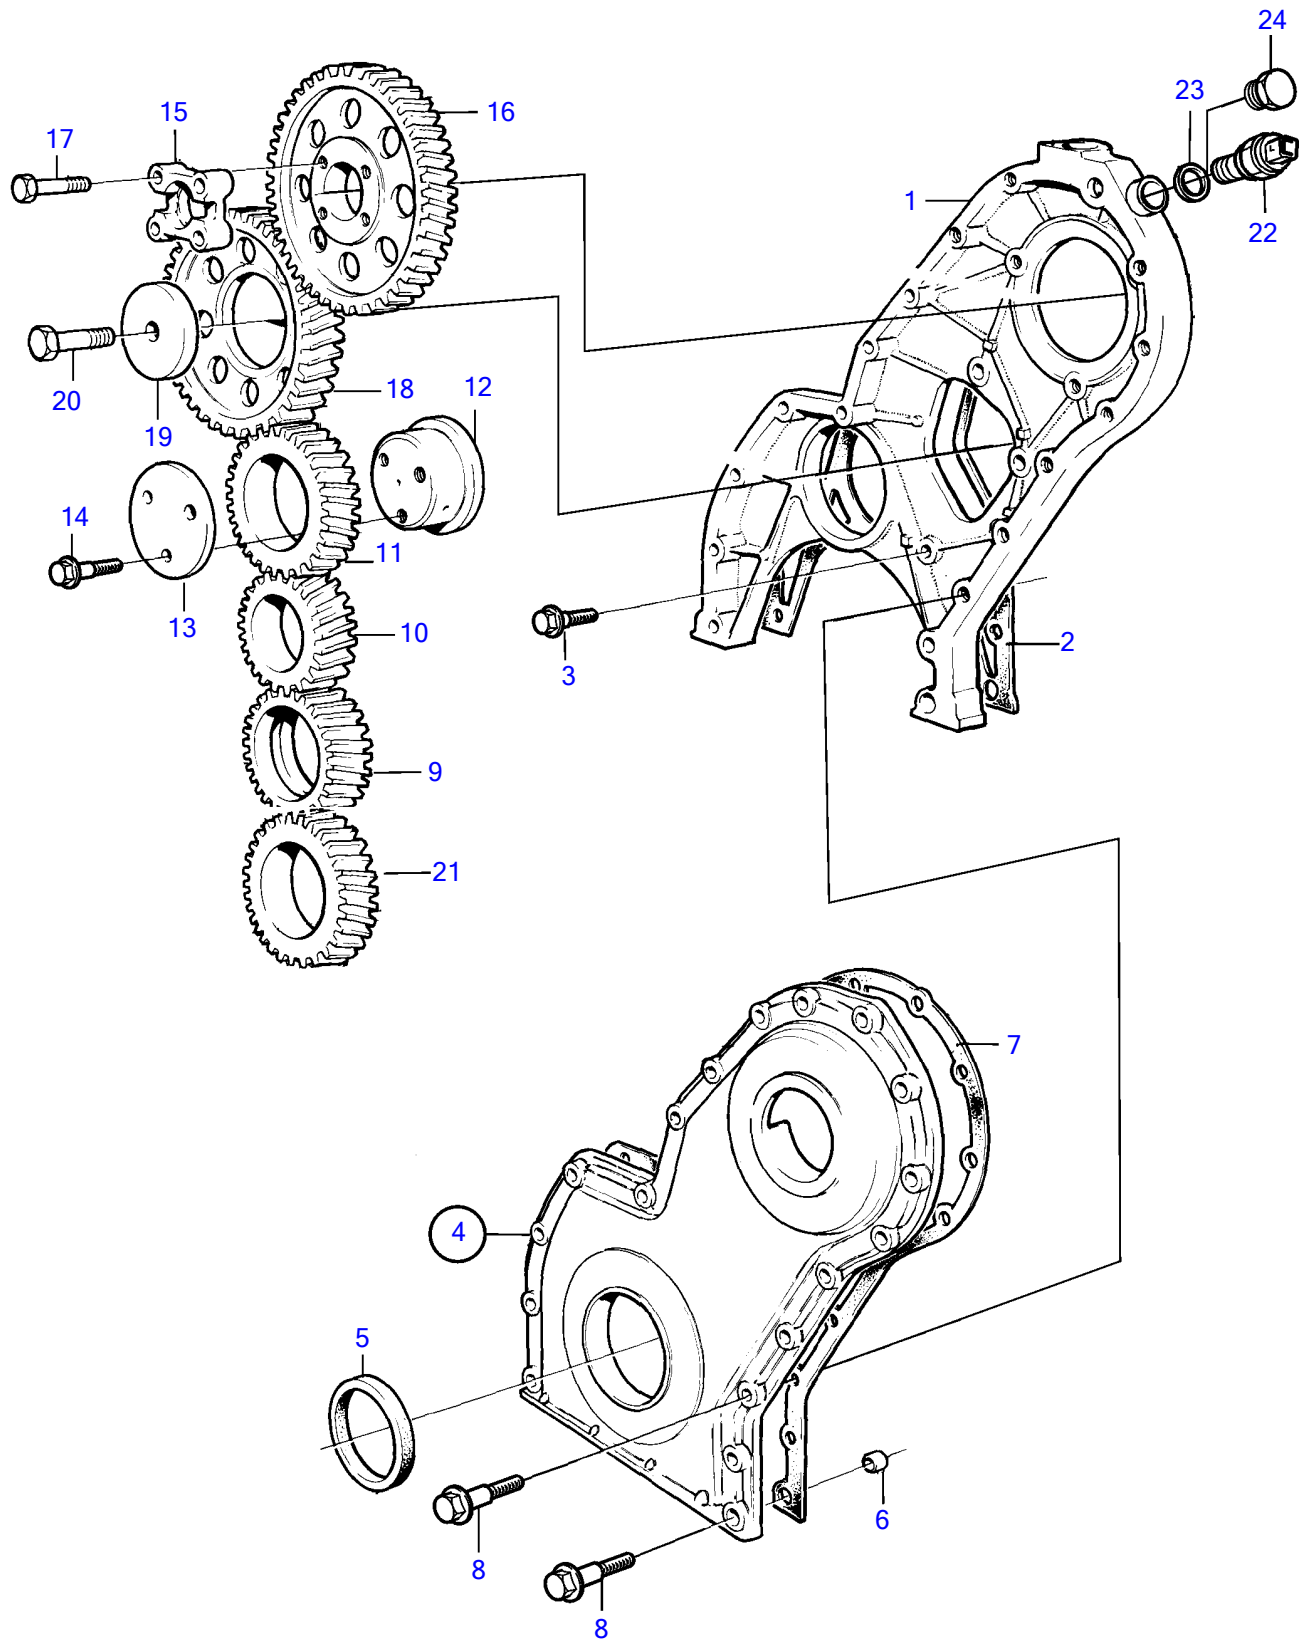

KAD44P-A, KAD44P-B, KAD44P-C, KAMD44P-A, KAMD44P-B, KAMD44P-C

KAD44P-A, KAD44P-B, KAD44P-C, KAMD44P-A, KAMD44P-B, KAMD44P-C

REF	PART NO.	QTY	DESCRIPTION	SEE SEC.	NOTES
1	3581447	1	Timing gear casing		(838655)
2	859039	1	Gasket		
3	946173	3	Flange screw		L=20mm
	946671	1	Flange screw		L=30mm
4	843086	1	Cover		Replaced by 842991
	842991	1	• Cover		
5	1542318	1	• Sealing ring		
6	415311	1	• Guide sleeve		
7	859038	1	Gasket		
8	946470	4	Flange screw		L=35mm
	947760	3	Flange screw		L=40mm
	948217	1	Flange screw		L=45mm
	965181	6	Flange screw		L=70mm
9		1	Gear, oil pump	528	
10	1542305	1	Gear, crankshaft		
11	1542061	1	Gear		
12	838997	1	Bearing spindle		
13	1542065	1	Thrust washer		
14	965180	3	Flange screw		
15	829523	1	Companion flange		
16	3581531	1	Gear, fuel inj. pump		(838657)
17	955298	4	Hexagon screw		
18	1542034	1	Gear, camshaft		
19	1542223	1	Washer		
20	965193	1	Flange screw		
21		1	Gear, oil pump	528	
23	957181	1	Gasket		
	976931	1	Gasket		Alt
24	960632	1	Plug		Alt

7738870-21-3403C

18170

Upd:2012-02-13